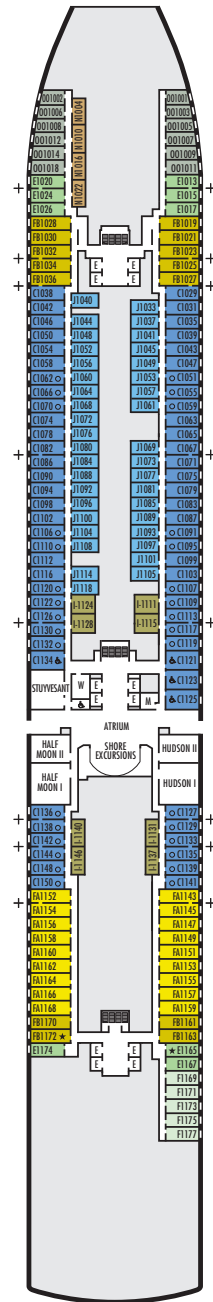

Holland America Line®  
SAVOR THE JOURNEY

# Koningsdam Decksplan

**eberhardt**  
Richtig reisen. In die ganze Welt.

DECK 1—MAIN DECK  
Staterooms 1001–1177

DECK 2—PLAZA DECK

DECK 3—PROMENADE DECK

DECK 4—BEETHOVEN DECK  
Staterooms 4001–4221

DECK 5—GERSHWIN DECK  
Staterooms 5001–5225