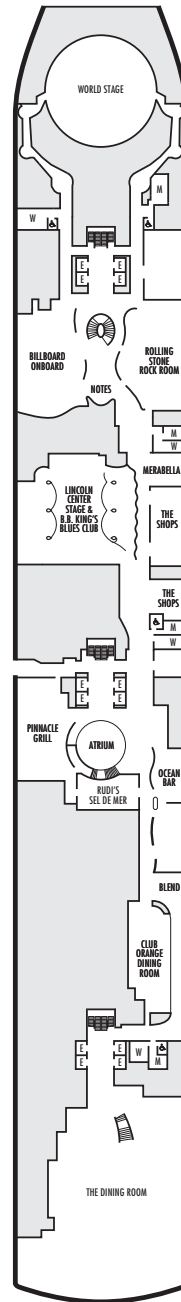

Holland America Line®  
SAVOR THE JOURNEY

# Koningsdam Decksplan

**eberhardt**  
Richtig reisen. In die ganze Welt.

DECK 1—MAIN DECK  
Staterooms 1001–1177

DECK 2—PLAZA DECK

DECK 3—PROMENADE DECK

DECK 4—BEETHOVEN DECK  
Staterooms 4001–4221

DECK 5—GERSHWIN DECK  
Staterooms 5001–5225