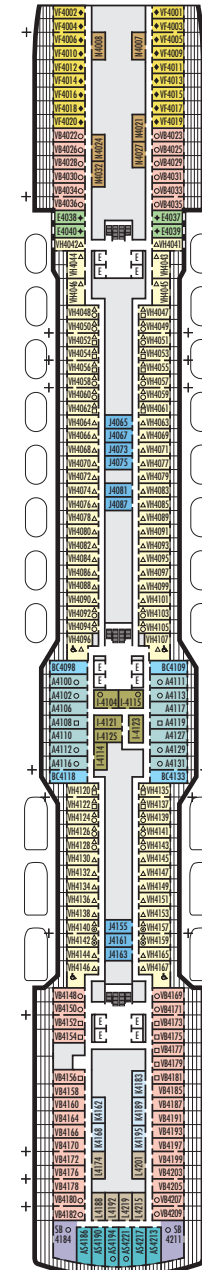

Holland America Line®  
SAVOR THE JOURNEY

# Koningsdam Decksplan

**eberhardt**  
Richtig reisen. In die ganze Welt.

DECK 1—MAIN DECK  
Staterooms 1001–1177

DECK 2—PLAZA DECK

DECK 3—PROMENADE DECK

DECK 4—BEETHOVEN DECK  
Staterooms 4001–4221

DECK 5—GERSHWIN DECK  
Staterooms 5001–5225