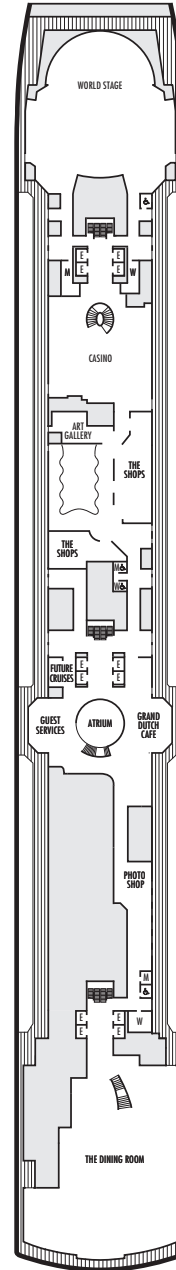

Holland America Line®  
SAVOR THE JOURNEY

# Koningsdam Decksplan

**eberhardt**  
Richtig reisen. In die ganze Welt.

DECK 1—MAIN DECK  
Staterooms 1001–1177

DECK 2—PLAZA DECK

DECK 3—PROMENADE DECK

DECK 4—BEETHOVEN DECK  
Staterooms 4001–4221

DECK 5—GERSHWIN DECK  
Staterooms 5001–5225