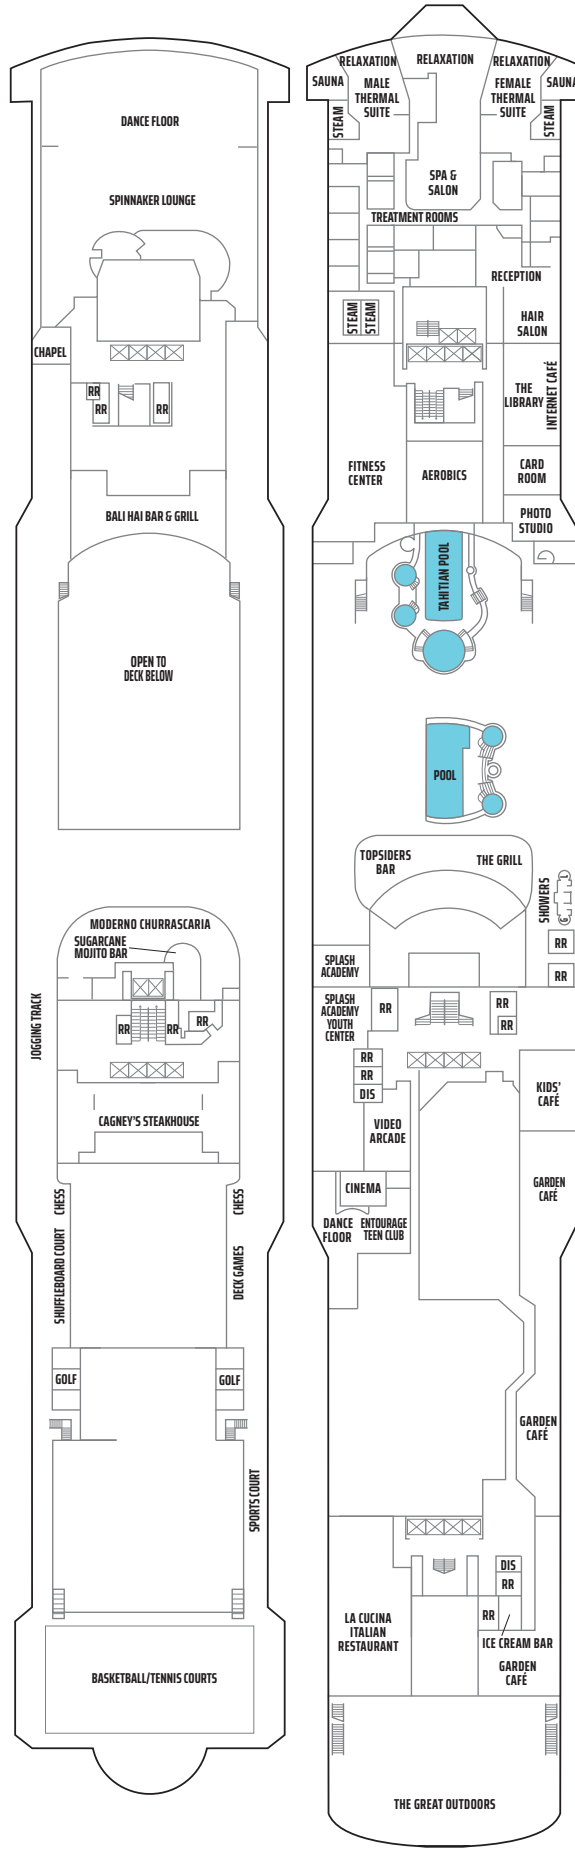

NORWEGIAN GEM DECK PLANS

LEGEND

- Wheelchair Accessible
- ↕ Connecting staterooms
- ▲ Third-person occupancy available
- + Third- and/or fourth-person occupancy available
- ☆ Up to sixth-person occupancy available
- * Up to eighth-person occupancy available
- ⊠ Elevator
- RR Restroom
- PrivaSea (partially enclosed) balcony

H2

H1 H6 HF

S4 M1 MA MB
I4 IA MX

H3 SD SF SM B1
B4 BA BF I4 IA

H4 SF SN B1 B4
BA BF I4 IB

SN B1 BF BT BX O4
OA OK I4 IB IX

O4 OB OF IF IT IX

OF OT IF IT IX