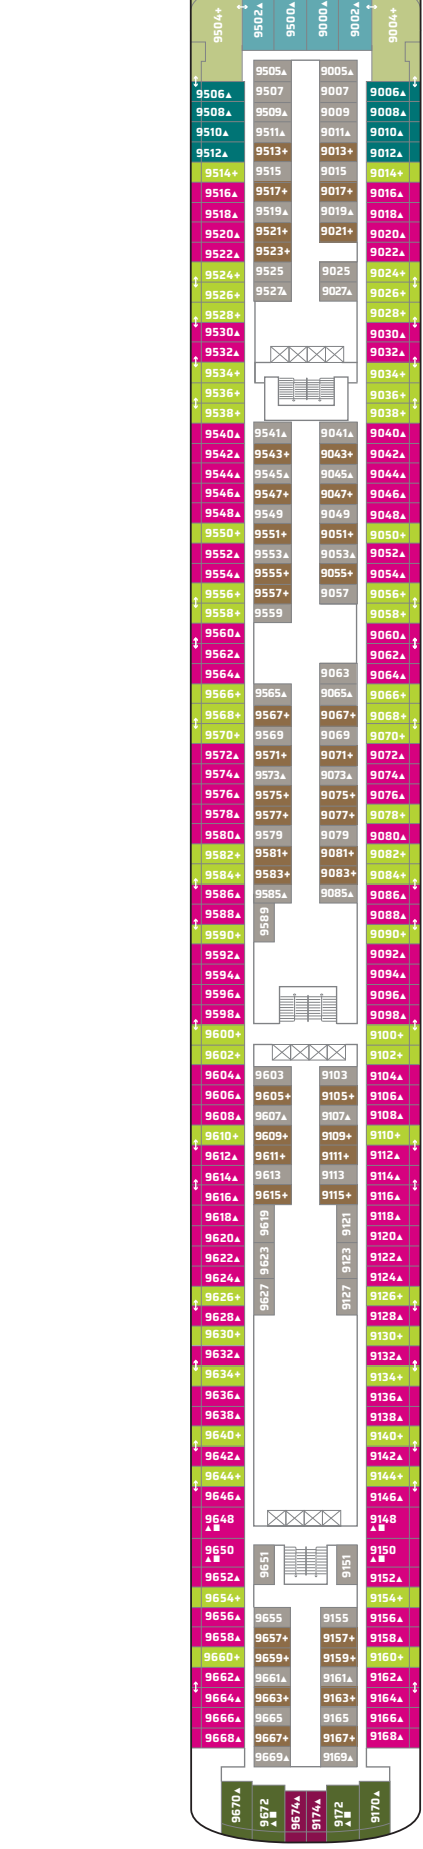

NORWEGIAN GEM DECK PLANS

LEGEND

- Wheelchair Accessible
- ↕ Connecting staterooms
- ▲ Third-person occupancy available
- + Third- and/or fourth-person occupancy available
- ☆ Up to sixth-person occupancy available
- * Up to eighth-person occupancy available
- ⊠ Elevator
- RR Restroom
- PrivaSea (partially enclosed) balcony

H2

H1 H6 HF

S4 M1 MA MB
I4 IA MX

H3 SD SF SM B1
B4 BA BF I4 IA

H4 SF SN B1 B4
BA BF I4 IB

SN B1 BF BT BX O4
OA OK I4 IB IX

O4 OB OF IF IT IX

OF OT IF IT IX