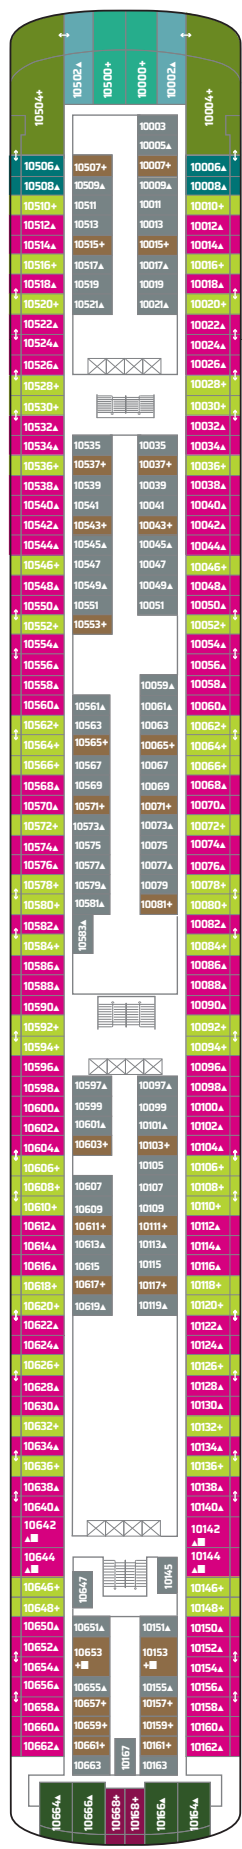

NORWEGIAN GEM DECK PLANS

LEGEND

- Wheelchair Accessible
- ↕ Connecting staterooms
- ▲ Third-person occupancy available
- + Third- and/or fourth-person occupancy available
- ☆ Up to sixth-person occupancy available
- * Up to eighth-person occupancy available
- ⊠ Elevator
- RR Restroom
- PrivaSea (partially enclosed) balcony

H2

H1 H6 HF

S4 M1 MA MB
I4 IA MX

H3 SD SF SM B1
B4 BA BF I4 IA

H4 SF SN B1 B4
BA BF I4 IB

SN B1 BF BT BX O4
OA OK I4 IB IX

O4 OB OF IF IT IX

OF OT IF IT IX