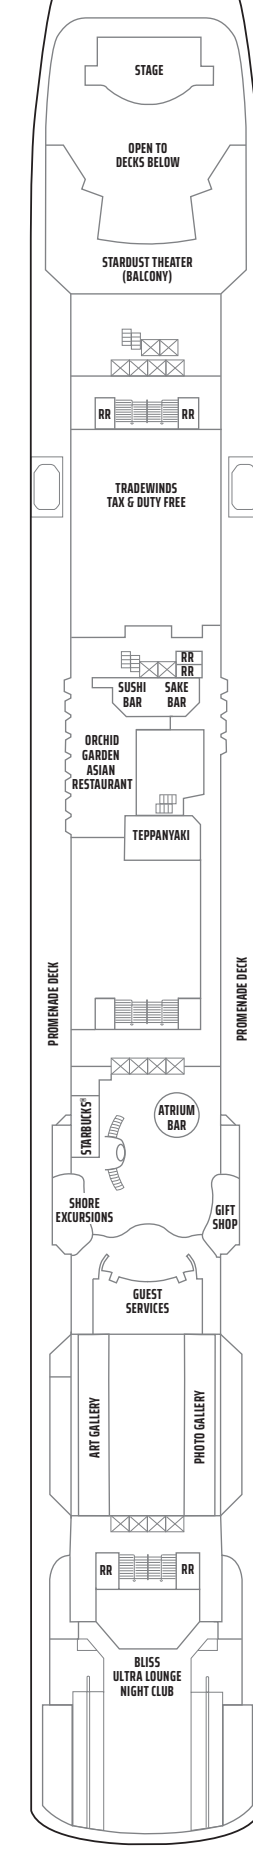

NORWEGIAN GEM DECK PLANS

LEGEND

- Wheelchair Accessible
- ↕ Connecting staterooms
- ▲ Third-person occupancy available
- + Third- and/or fourth-person occupancy available
- ☆ Up to sixth-person occupancy available
- * Up to eighth-person occupancy available
- ⊠ Elevator
- RR Restroom
- PrivaSea (partially enclosed) balcony

H2

H1 H6 HF

S4 M1 MA MB
I4 IA MX

H3 SD SF SM B1
B4 BA BF I4 IA

H4 SF SN B1 B4
BA BF I4 IB

SN B1 BF BT BX O4
OA OK I4 IB IX

O4 OB OF IF IT IX

OF OT IF IT IX