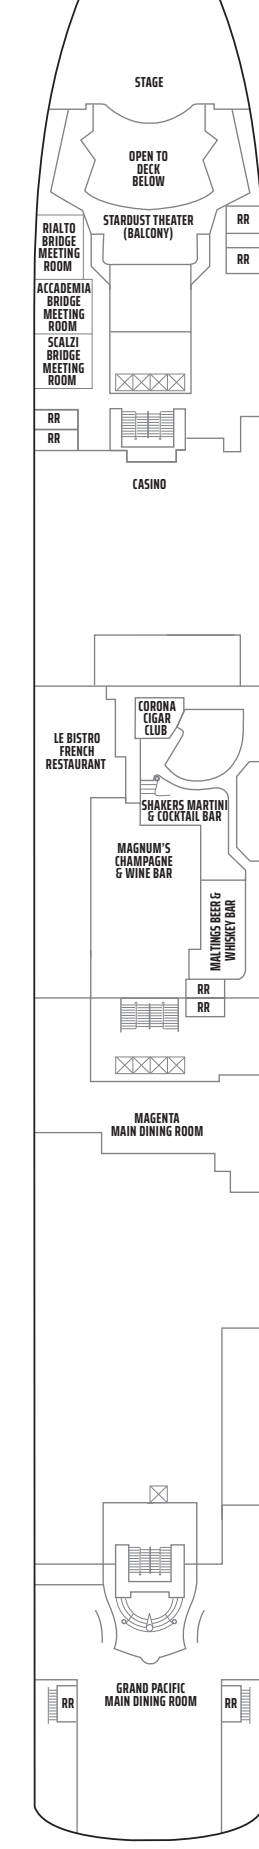

NORWEGIAN GEM DECK PLANS

LEGEND

- Wheelchair Accessible
- ↕ Connecting staterooms
- ▲ Third-person occupancy available
- + Third- and/or fourth-person occupancy available
- ☆ Up to sixth-person occupancy available
- * Up to eighth-person occupancy available
- ⊠ Elevator
- RR Restroom
- PrivaSea (partially enclosed) balcony

H2

H1 H6 HF

S4 M1 MA MB
I4 IA MX

H3 SD SF SM B1
B4 BA BF I4 IA

H4 SF SN B1 B4
BA BF I4 IB

SN B1 BF BT BX O4
OA OK I4 IB IX

O4 OB OF IF IT IX

OF OT IF IT IX