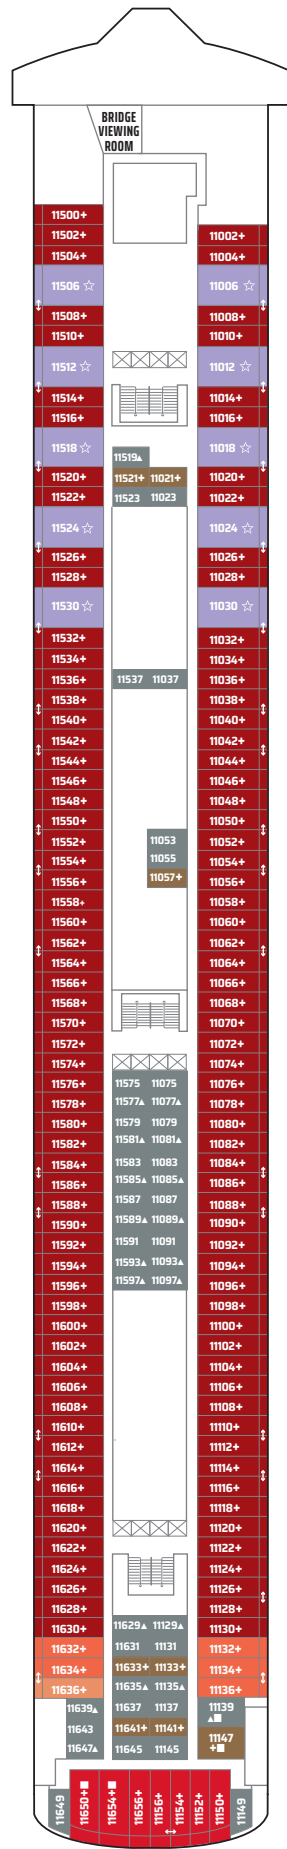

NORWEGIAN GEM DECK PLANS

LEGEND

- Wheelchair Accessible
- ↕ Connecting staterooms
- ▲ Third-person occupancy available
- + Third- and/or fourth-person occupancy available
- ☆ Up to sixth-person occupancy available
- * Up to eighth-person occupancy available
- ⊠ Elevator
- RR Restroom
- PrivaSea (partially enclosed) balcony

H2

H1 H6 HF

S4 M1 MA MB
I4 IA MX

H3 SD SF SM B1
B4 BA BF I4 IA

H4 SF SN B1 B4
BA BF I4 IB

SN B1 BF BT BX O4
OA OK I4 IB IX

O4 OB OF IF IT IX

OF OT IF IT IX