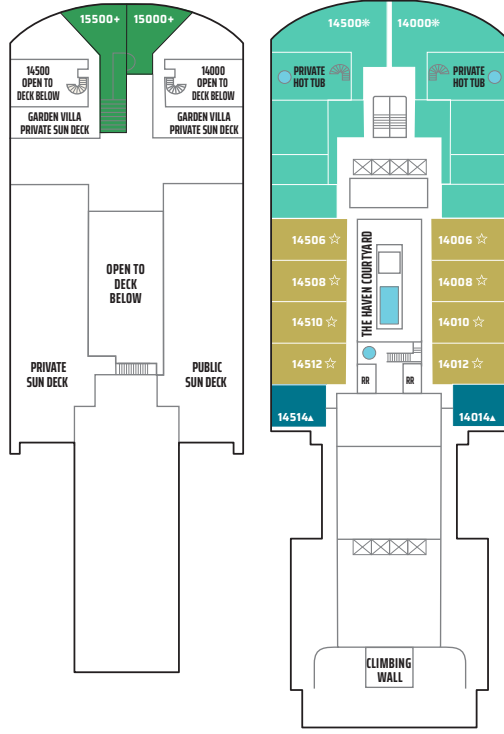

NORWEGIAN GEM DECK PLANS

LEGEND

- Wheelchair Accessible
- ↕ Connecting staterooms
- ▲ Third-person occupancy available
- + Third- and/or fourth-person occupancy available
- ☆ Up to sixth-person occupancy available
- * Up to eighth-person occupancy available
- ⊠ Elevator
- RR Restroom
- PrivaSea (partially enclosed) balcony

H2

H1 H6 HF

S4 M1 MA MB
I4 IA MX

H3 SD SF SM B1
B4 BA BF I4 IA

H4 SF SN B1 B4
BA BF I4 IB

SN B1 BF BT BX O4
OA OK I4 IB IX

O4 OB OF IF IT IX

OF OT IF IT IX