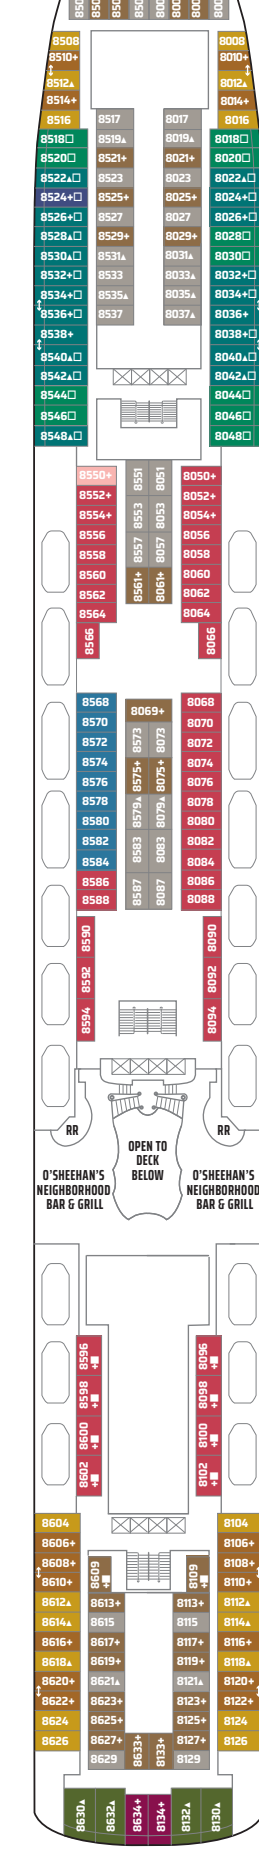

NORWEGIAN GEM DECK PLANS

LEGEND

- Wheelchair Accessible
- ↕ Connecting staterooms
- ▲ Third-person occupancy available
- + Third- and/or fourth-person occupancy available
- ☆ Up to sixth-person occupancy available
- * Up to eighth-person occupancy available
- ⊠ Elevator
- RR Restroom
- PrivaSea (partially enclosed) balcony

H2

H1 H6 HF

S4 M1 MA MB
I4 IA MX

H3 SD SF SM B1
B4 BA BF I4 IA

H4 SF SN B1 B4
BA BF I4 IB

SN B1 BF BT BX O4
OA OK I4 IB IX

O4 OB OF IF IT IX

OF OT IF IT IX