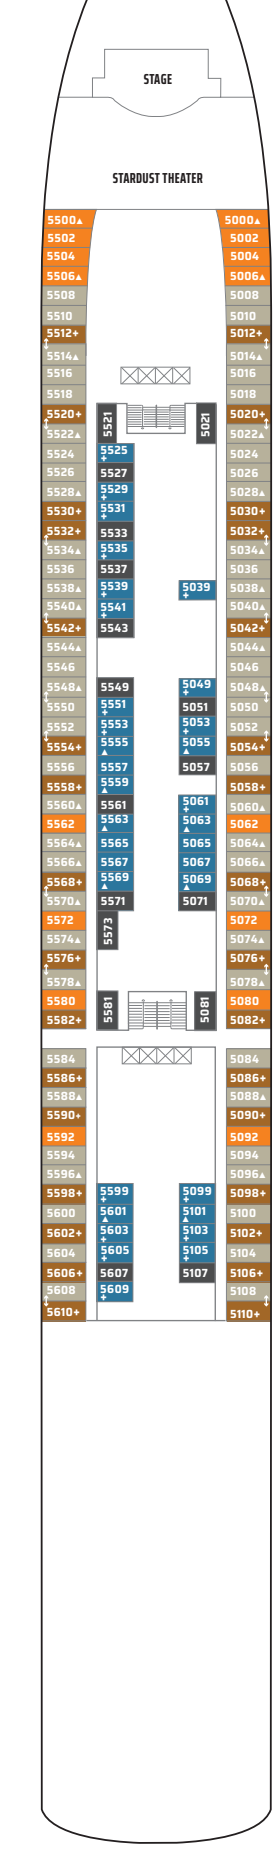

NORWEGIAN GEM DECK PLANS

LEGEND

- Wheelchair Accessible
- ↕ Connecting staterooms
- ▲ Third-person occupancy available
- + Third- and/or fourth-person occupancy available
- ☆ Up to sixth-person occupancy available
- * Up to eighth-person occupancy available
- ⊠ Elevator
- RR Restroom
- PrivaSea (partially enclosed) balcony

H2

H1 H6 HF

S4 M1 MA MB
I4 IA MX

H3 SD SF SM B1
B4 BA BF I4 IA

H4 SF SN B1 B4
BA BF I4 IB

SN B1 BF BT BX O4
OA OK I4 IB IX

O4 OB OF IF IT IX

OF OT IF IT IX