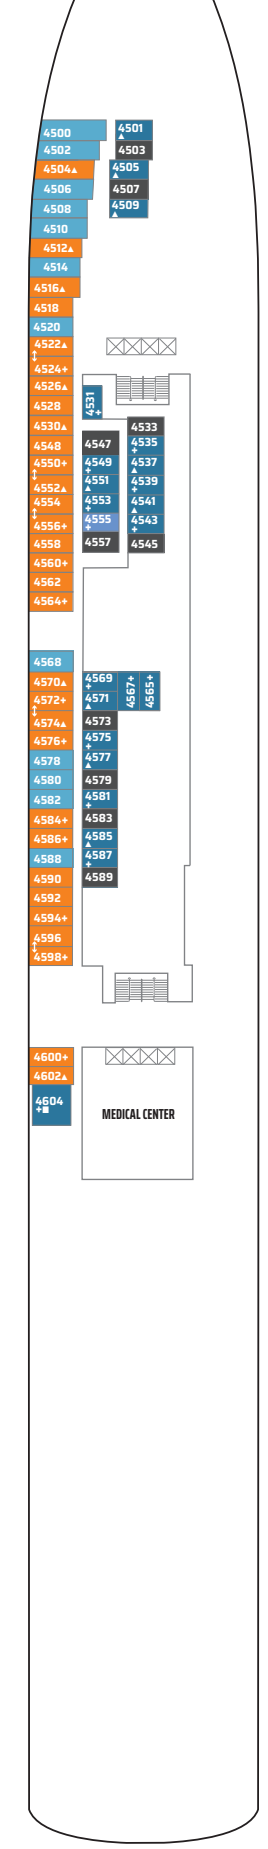

NORWEGIAN GEM DECK PLANS

LEGEND

- Wheelchair Accessible
- ↕ Connecting staterooms
- ▲ Third-person occupancy available
- + Third- and/or fourth-person occupancy available
- ☆ Up to sixth-person occupancy available
- * Up to eighth-person occupancy available
- ⊠ Elevator
- RR Restroom
- PrivaSea (partially enclosed) balcony

H2

H1 H6 HF

S4 M1 MA MB
I4 IA MX

H3 SD SF SM B1
B4 BA BF I4 IA

H4 SF SN B1 B4
BA BF I4 IB

SN B1 BF BT BX O4
OA OK I4 IB IX

O4 OB OF IF IT IX

OF OT IF IT IX