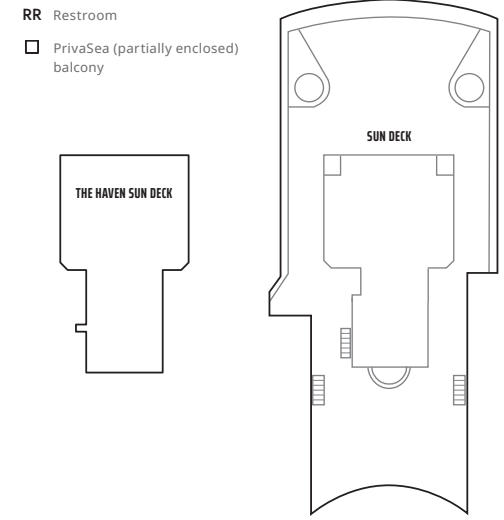

NORWEGIAN GEM DECK PLANS

LEGEND

- Wheelchair Accessible
- ↕ Connecting staterooms
- ▲ Third-person occupancy available
- + Third- and/or fourth-person occupancy available
- ☆ Up to sixth-person occupancy available
- * Up to eighth-person occupancy available
- ⊠ Elevator
- RR Restroom
- PrivaSea (partially enclosed) balcony