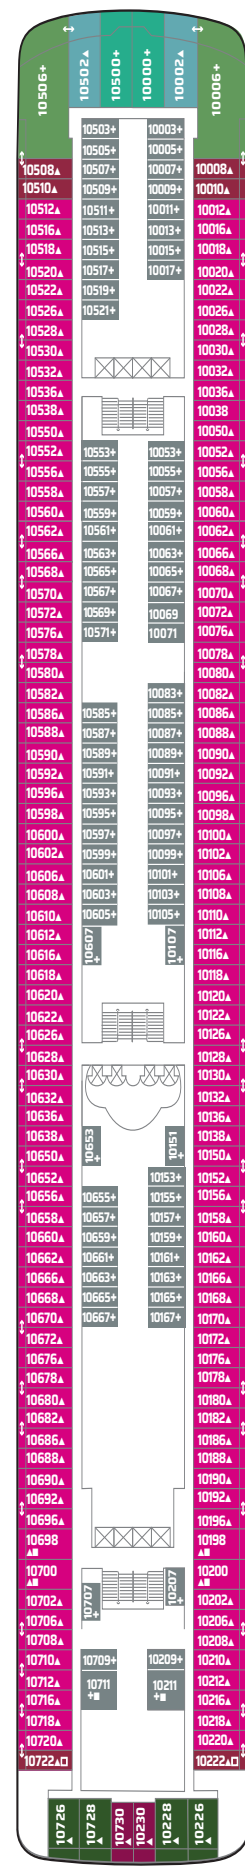

NORWEGIAN STAR DECK PLANS

LEGEND

- Wheelchair Accessible
- ↕ Connecting staterooms
- ▲ Third-person occupancy available
- ⊕ Third- and/or fourth-person occupancy available
- ☆ Up to sixth-person occupancy available
- ★ Up to seventh-person occupancy available
- ⊠ Elevator
- ⊠ Elevator
- RR Restroom
- PriviSea (partially enclosed) balcony

S1

DECK 14

S6 SC SP I4

DECK 12

S4 MA MB MX BA I4 IA

DECK 11

S2 SD SF SM BA BF B1 IA

DECK 10

S3 SF SN B1 BF BA BT IB IX

DECK 9

SM SN B1 BF BT BX O4 OK IB IX

DECK 8

DECK 7

OA

DECK 6

OA OF IF IT IX

DECK 5

OF OT IF IT IX

DECK 4