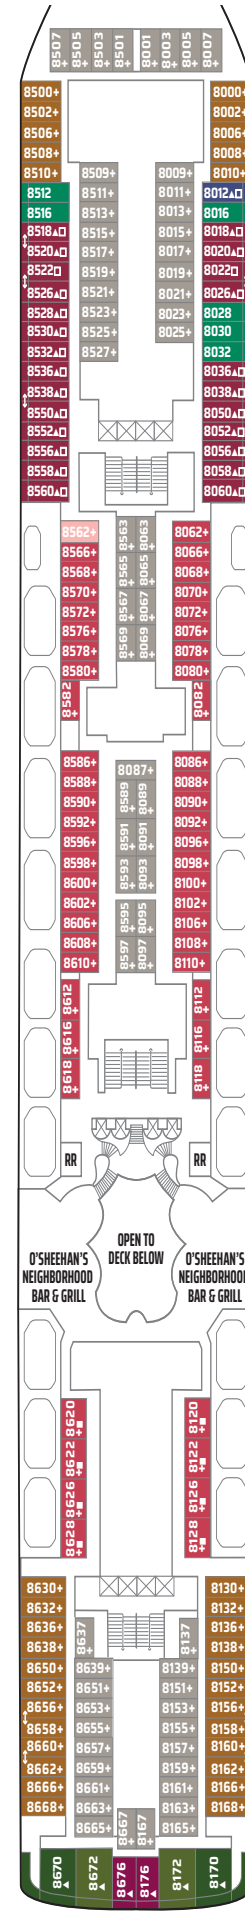

NORWEGIAN STAR DECK PLANS

LEGEND

- Wheelchair Accessible
- ↕ Connecting staterooms
- ▲ Third-person occupancy available
- ⊕ Third- and/or fourth-person occupancy available
- ☆ Up to sixth-person occupancy available
- ★ Up to seventh-person occupancy available
- ⊠ Elevator
- ⊠ Elevator
- RR Restroom
- PriviSea (partially enclosed) balcony

S1

DECK 14

S6 SC SP I4

DECK 12

S4 MA MB MX BA I4 IA

DECK 11

S2 SD SF SM BA BF B1 IA

DECK 10

S3 SF SN B1 BF BA BT IB IX

DECK 9

SM SN B1 BF BT BX O4 OK IB IX

DECK 8

DECK 7

OA

DECK 6

OA OF IF IT IX

DECK 5

OF OT IF IT IX

DECK 4