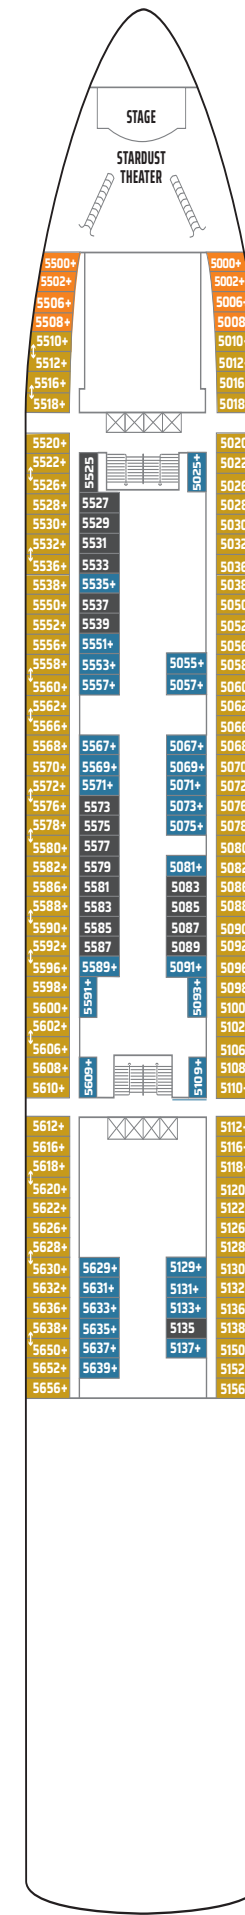

NORWEGIAN STAR DECK PLANS

LEGEND

- Wheelchair Accessible
- ↕ Connecting staterooms
- ▲ Third-person occupancy available
- ⊕ Third- and/or fourth-person occupancy available
- ☆ Up to sixth-person occupancy available
- ★ Up to seventh-person occupancy available
- ⊠ Elevator
- ⊠ Elevator
- RR Restroom
- PriviSea (partially enclosed) balcony

S1

DECK 14

S6 SC SP I4

DECK 12

S4 MA MB MX BA I4 IA

DECK 11

S2 SD SF SM BA BF B1 IA

DECK 10

S3 SF SN B1 BF BA BT IB IX

DECK 9

SM SN B1 BF BT BX O4 OK IB IX

DECK 8

DECK 7

OA

DECK 6

OA OF IF IT IX

DECK 5

OF OT IF IT IX

DECK 4