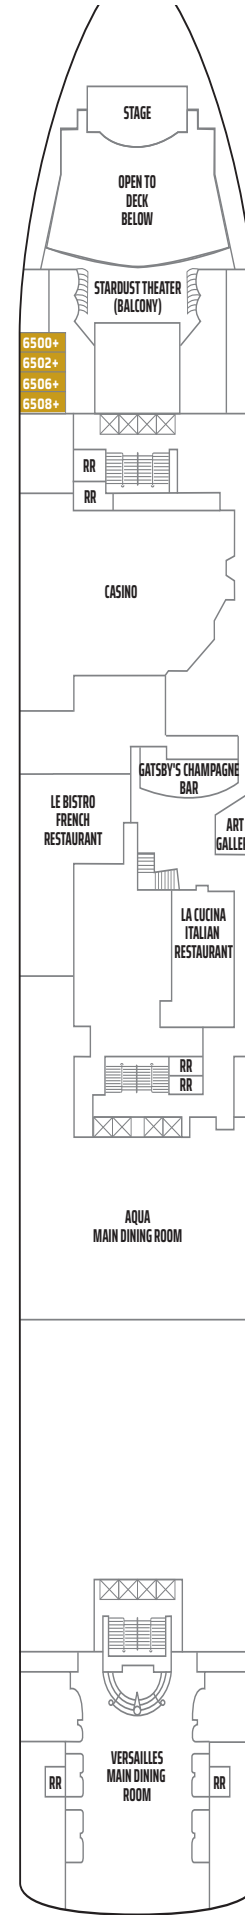

NORWEGIAN STAR DECK PLANS

LEGEND

- Wheelchair Accessible
- ↕ Connecting staterooms
- ▲ Third-person occupancy available
- ⊕ Third- and/or fourth-person occupancy available
- ☆ Up to sixth-person occupancy available
- ★ Up to seventh-person occupancy available
- ⊠ Elevator
- ⊠ Elevator
- RR Restroom
- PriviSea (partially enclosed) balcony

S1

DECK 14

S6 SC SP I4

DECK 12

S4 MA MB MX BA I4 IA

DECK 11

S2 SD SF SM BA BF B1 IA

DECK 10

S3 SF SN B1 BF BA BT IB IX

DECK 9

SM SN B1 BF BT BX O4 OK IB IX

DECK 8

DECK 7

OA

DECK 6

OA OF IF IT IX

DECK 5

OF OT IF IT IX

DECK 4