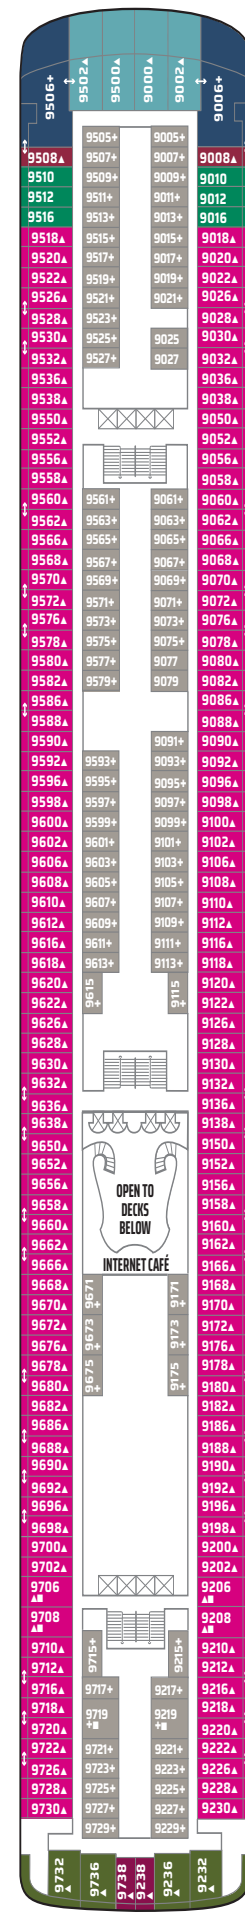

NORWEGIAN STAR DECK PLANS

LEGEND

- Wheelchair Accessible
- ↕ Connecting staterooms
- ▲ Third-person occupancy available
- ⊕ Third- and/or fourth-person occupancy available
- ☆ Up to sixth-person occupancy available
- ★ Up to seventh-person occupancy available
- ⊠ Elevator
- ⊠ Elevator
- RR Restroom
- PriviSea (partially enclosed) balcony

S1

DECK 14

S6 SC SP I4

DECK 12

S4 MA MB MX BA I4 IA

DECK 11

S2 SD SF SM BA BF B1 IA

DECK 10

S3 SF SN B1 BF BA BT IB IX

DECK 9

SM SN B1 BF BT BX O4 OK IB IX

DECK 8

DECK 7

OA

DECK 6

OA OF IF IT IX

DECK 5

OF OT IF IT IX

DECK 4