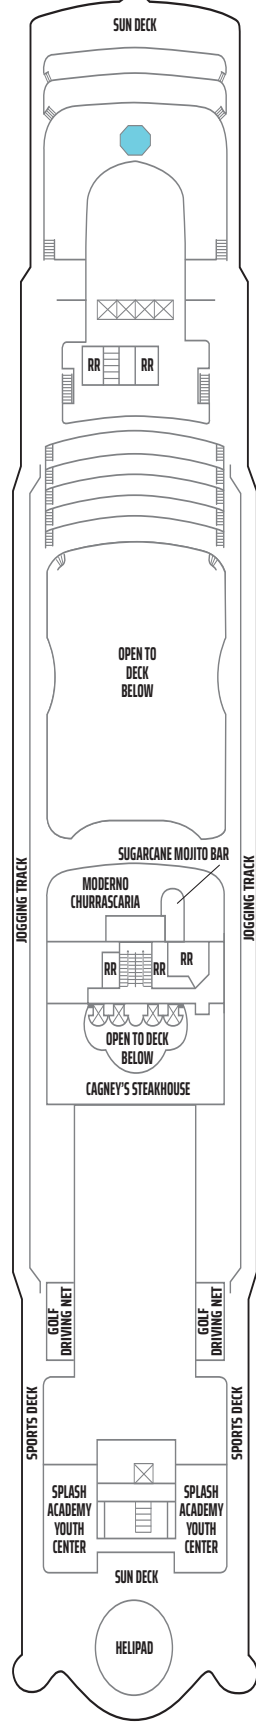

NORWEGIAN STAR DECK PLANS

LEGEND

- Wheelchair Accessible
- ↕ Connecting staterooms
- ▲ Third-person occupancy available
- ⊕ Third- and/or fourth-person occupancy available
- ☆ Up to sixth-person occupancy available
- ★ Up to seventh-person occupancy available
- ⊠ Elevator
- ⊠ Elevator
- RR Restroom
- PriviSea (partially enclosed) balcony

S1

DECK 14

S6 SC SP I4

DECK 12

S4 MA MB MX BA I4 IA

DECK 11

S2 SD SF SM BA BF B1 IA

DECK 10

S3 SF SN B1 BF BA BT IB IX

DECK 9

SM SN B1 BF BT BX O4 OK IB IX

DECK 8

DECK 7

OA

DECK 6

OA OF IF IT IX

DECK 5

OF OT IF IT IX

DECK 4