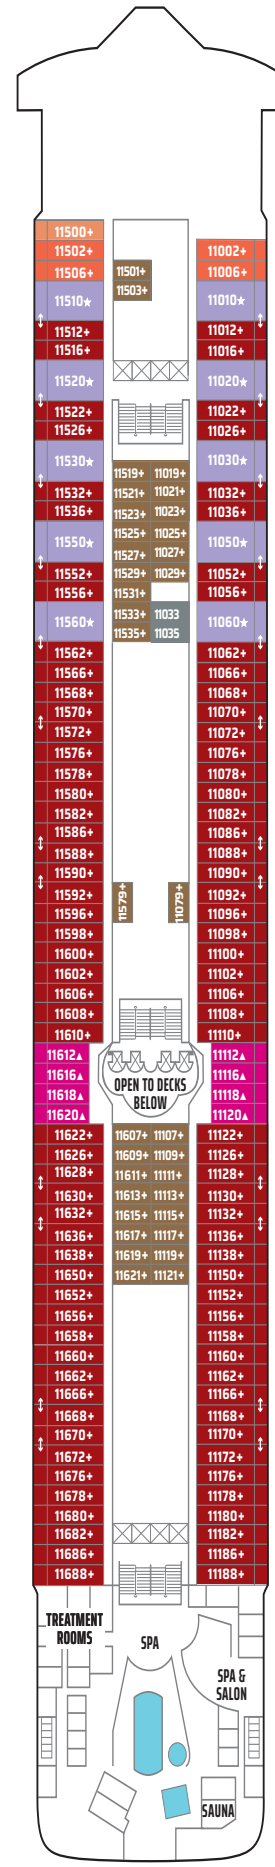

NORWEGIAN STAR DECK PLANS

LEGEND

- Wheelchair Accessible
- ↕ Connecting staterooms
- ▲ Third-person occupancy available
- ⊕ Third- and/or fourth-person occupancy available
- ☆ Up to sixth-person occupancy available
- ★ Up to seventh-person occupancy available
- ⊠ Elevator
- ⊠ Elevator
- RR Restroom
- PriviSea (partially enclosed) balcony

S1

DECK 14

S6 SC SP I4

DECK 12

S4 MA MB MX BA I4 IA

DECK 11

S2 SD SF SM BA BF B1 IA

DECK 10

S3 SF SN B1 BF BA BT IB IX

DECK 9

SM SN B1 BF BT BX O4 OK IB IX

DECK 8

DECK 7

OA

DECK 6

OA OF IF IT IX

DECK 5

OF OT IF IT IX

DECK 4