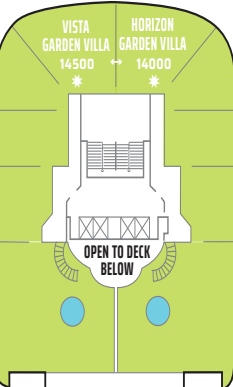

NORWEGIAN STAR DECK PLANS

LEGEND

- Wheelchair Accessible
- ↕ Connecting staterooms
- ▲ Third-person occupancy available
- ⊕ Third- and/or fourth-person occupancy available
- ☆ Up to sixth-person occupancy available
- ★ Up to seventh-person occupancy available
- ⊠ Elevator
- ⊠ Elevator
- RR Restroom
- PriviSea (partially enclosed) balcony

S1

DECK 14

S6 SC SP I4

DECK 12

S4 MA MB MX BA I4 IA

DECK 11

S2 SD SF SM BA BF B1 IA

DECK 10