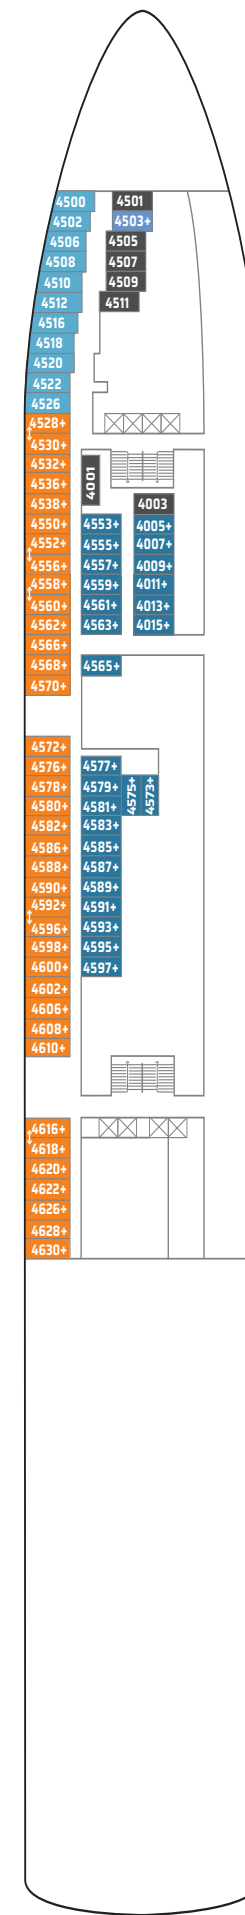

NORWEGIAN STAR DECK PLANS

LEGEND

- Wheelchair Accessible
- ↕ Connecting staterooms
- ▲ Third-person occupancy available
- ⊕ Third- and/or fourth-person occupancy available
- ☆ Up to sixth-person occupancy available
- ★ Up to seventh-person occupancy available
- ⊠ Elevator
- ⊠ Elevator
- RR Restroom
- PriviSea (partially enclosed) balcony

S1

DECK 14

S6 SC SP I4

DECK 12

S4 MA MB MX BA I4 IA

DECK 11

S2 SD SF SM BA BF B1 IA

DECK 10

S3 SF SN B1 BF BA BT IB IX

DECK 9

SM SN B1 BF BT BX O4 OK IB IX

DECK 8

DECK 7

OA

DECK 6

OA OF IF IT IX

DECK 5

OF OT IF IT IX

DECK 4