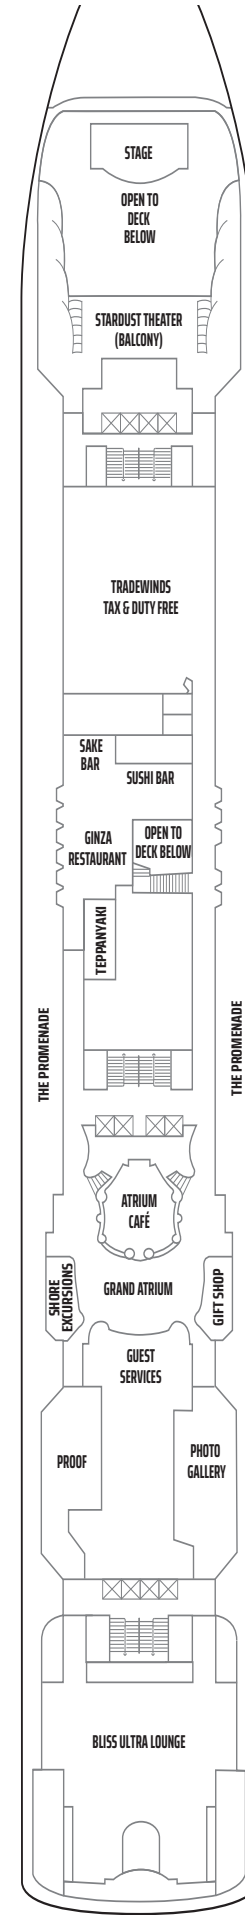

NORWEGIAN STAR DECK PLANS

LEGEND

- Wheelchair Accessible
- ↕ Connecting staterooms
- ▲ Third-person occupancy available
- ⊕ Third- and/or fourth-person occupancy available
- ☆ Up to sixth-person occupancy available
- ★ Up to seventh-person occupancy available
- ⊠ Elevator
- ⊠ Elevator
- RR Restroom
- PriviSea (partially enclosed) balcony

S1

DECK 14

S6 SC SP I4

DECK 12

S4 MA MB MX BA I4 IA

DECK 11

S2 SD SF SM BA BF B1 IA

DECK 10

S3 SF SN B1 BF BA BT IB IX

DECK 9

SM SN B1 BF BT BX O4 OK IB IX

DECK 8

DECK 7

OA

DECK 6

OA OF IF IT IX