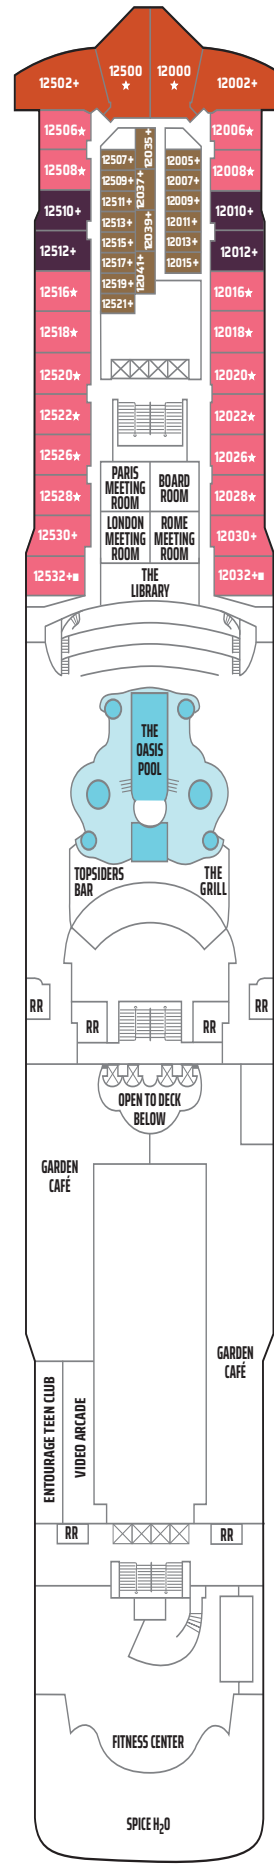

NORWEGIAN STAR DECK PLANS

LEGEND

- Wheelchair Accessible
- ↕ Connecting staterooms
- ▲ Third-person occupancy available
- ⊕ Third- and/or fourth-person occupancy available
- ☆ Up to sixth-person occupancy available
- ★ Up to seventh-person occupancy available
- ⊠ Elevator
- ⊠ Elevator
- RR Restroom
- PriviSea (partially enclosed) balcony

S1

DECK 14

S6 SC SP I4

DECK 12

S4 MA MB MX BA I4 IA

DECK 11

S2 SD SF SM BA BF B1 IA

DECK 10

S3 SF SN B1 BF BA BT IB IX

DECK 9

SM SN B1 BF BT BX O4 OK IB IX

DECK 8

DECK 7

OA

DECK 6

OA OF IF IT IX

DECK 5

OF OT IF IT IX

DECK 4