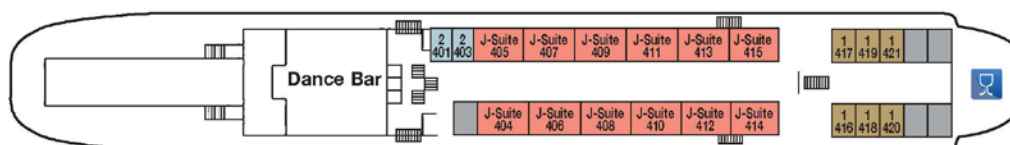

# Decksplan der MS Tchaikovsky

## ★ ★ ★ ★ MS Tchaikovsky

Sun Deck

Boat Deck

Upper Deck

Main Deck

Low Deck

- Single Cabin ca. 7,5 qm
- Twin Cabin ca. 9 qm
- J. Suite Upper ca. 14 qm/J. Suite Boat ca. 18 qm
- J. Suite Upper ca. 18 qm

Single Cabin