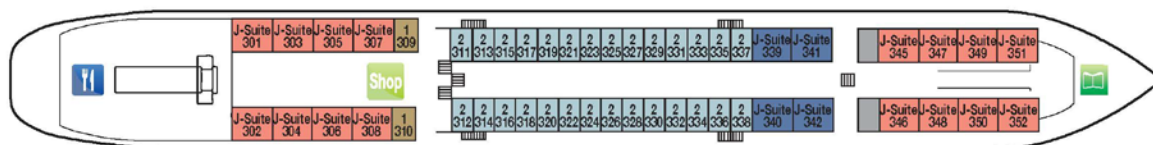

# Decksplan der MS Tchaikovsky

## ★ ★ ★ ★ MS Tchaikovsky

Sun Deck

Boat Deck

Upper Deck

Main Deck

Low Deck

- Single Cabin ca. 7,5 qm
- Twin Cabin ca. 9 qm
- J. Suite Upper ca. 14 qm/J. Suite Boat ca. 18 qm
- J. Suite Upper ca. 18 qm

Single Cabin